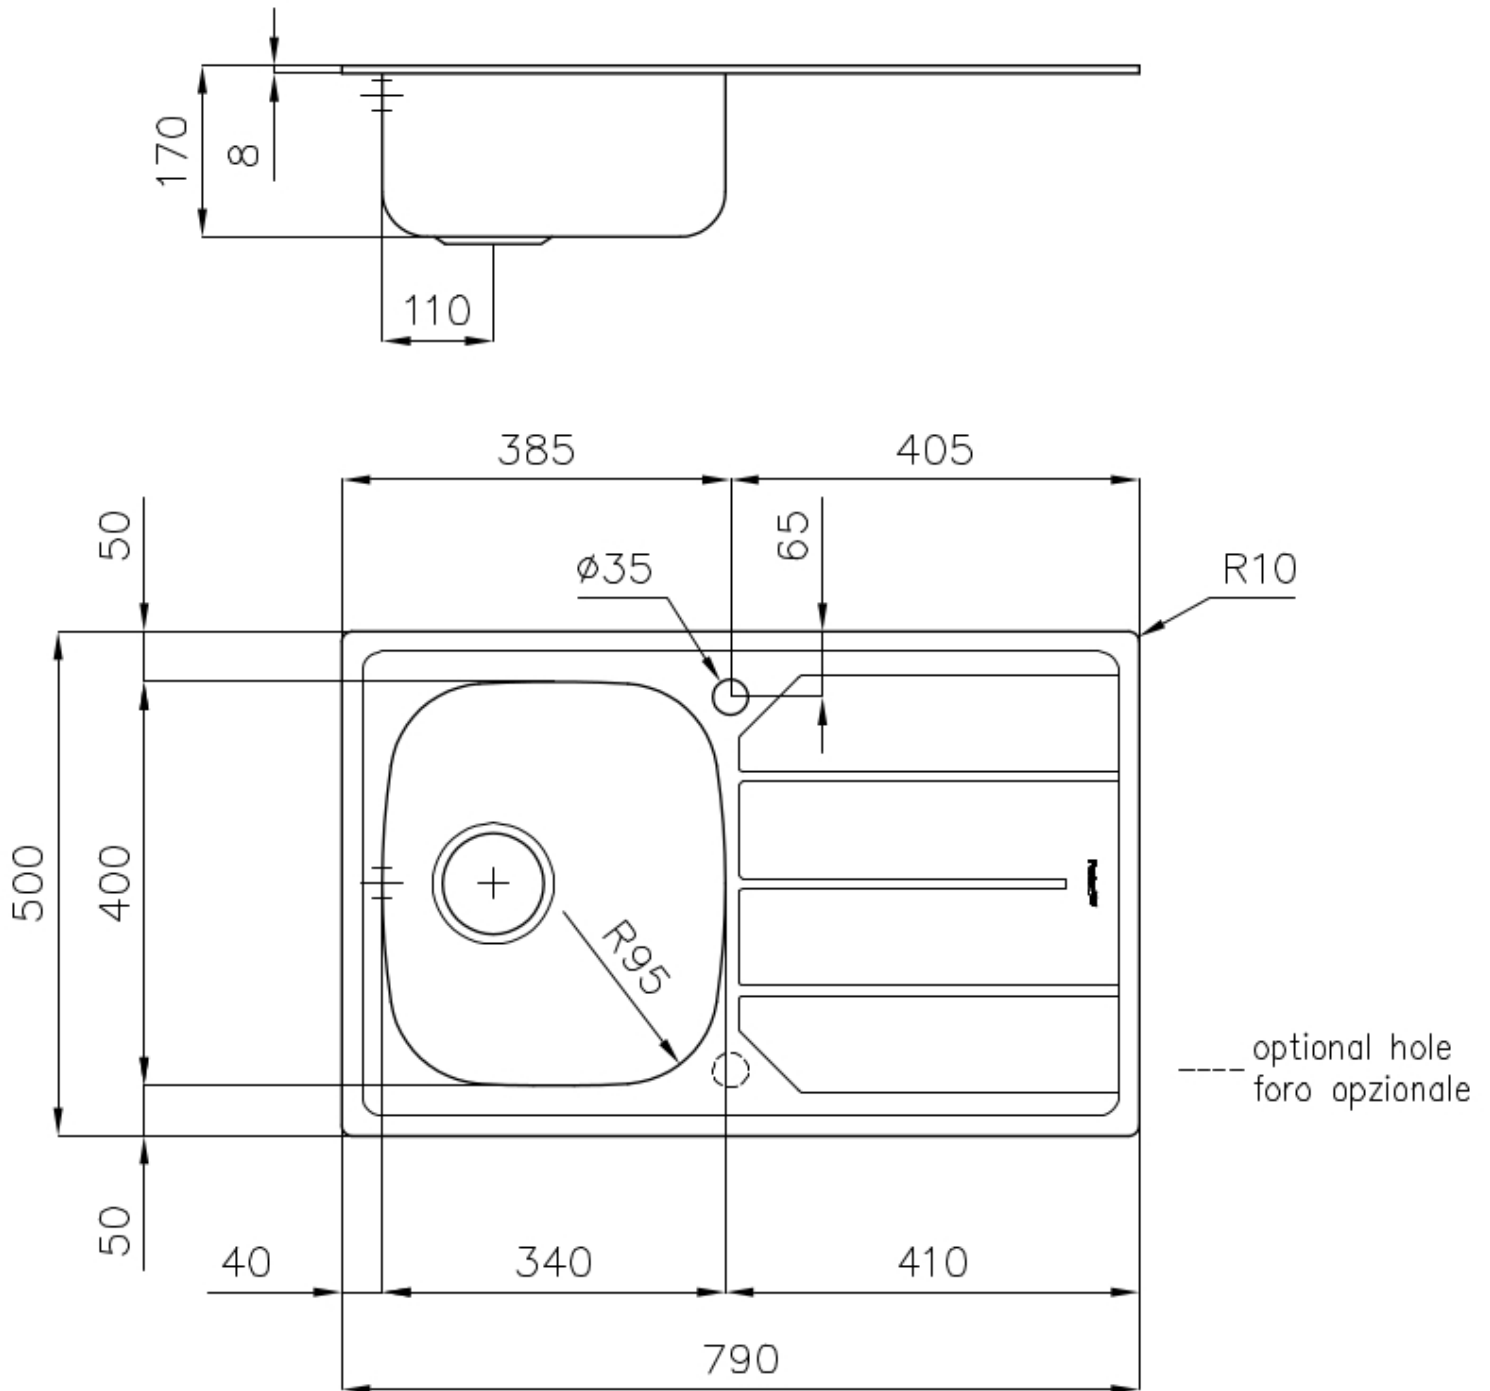

Sink S1000

Bowl on the right

Kitchen Sinks

Code: 1179 061

DETAILS

Edge/Installation Type Standard (8 mm Edge)

Finish Foster brushed

Material AISI 304 stainless steel

Texture Foster brushed

Base 45 cm

Dimensions 790 x 500 mm

Standard fittings Fixing hooks, gasket, drain, overflow and siphon, boxed packing

Mixer holes 1 standard hole

Built-in hole 770x480 mm

Drainer Yes

Width 79 cm

Bowl dimension 340x400mm

Number of bowls 1 bowl

Waste fitting 3,5" drain

FEATURES

Added value Foster uses steel thicknesses higher than those used on average by other manufacturers. This is how, thanks to our long experience, we know how to make sinks of superior quality and with a better resistance to aging.

Basket 3,5" waste fitting The drain is equipped with a large 3.5" drain, with the practical basket cap that prevents the discharge of solid parts.

Sliding brackets

TECHNICAL DATA

OPTIONAL ACCESSORIES

HPDE Chopping board
8657 001